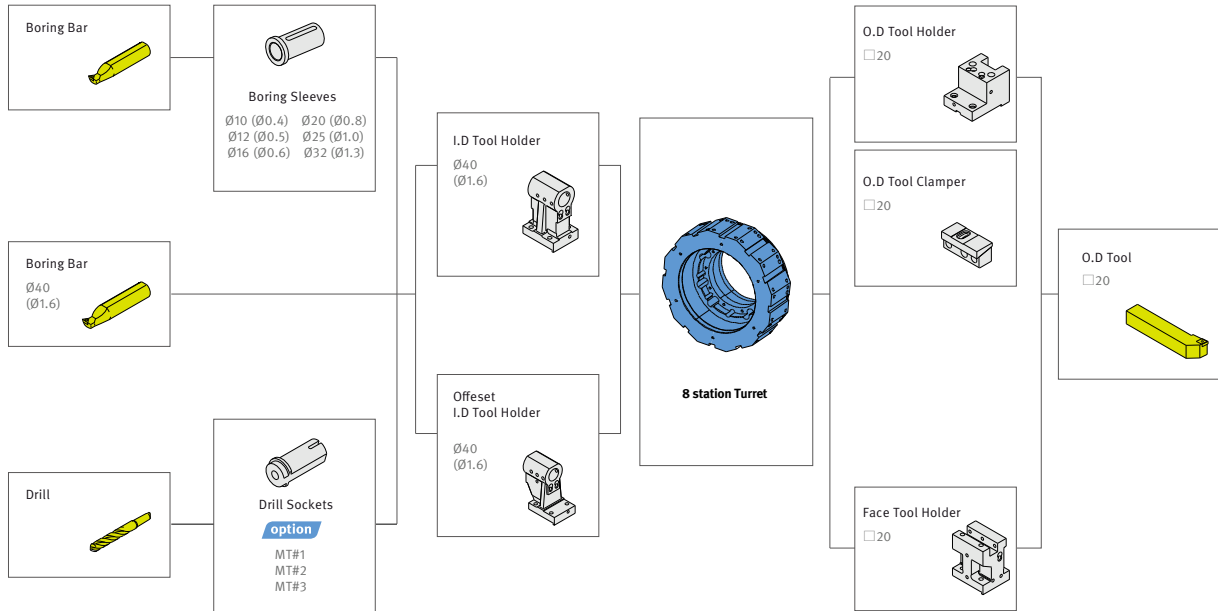

TOOLING SYSTEM

Unit : mm (inch)

PUMA TW 2100/2100-GL

PUMA TW 2100M/2100M-GL

TOOLING SYSTEM

Unit : mm (inch)

PUMA TW 2600/2600-GL

PUMA TW 2600M/2600M-GL