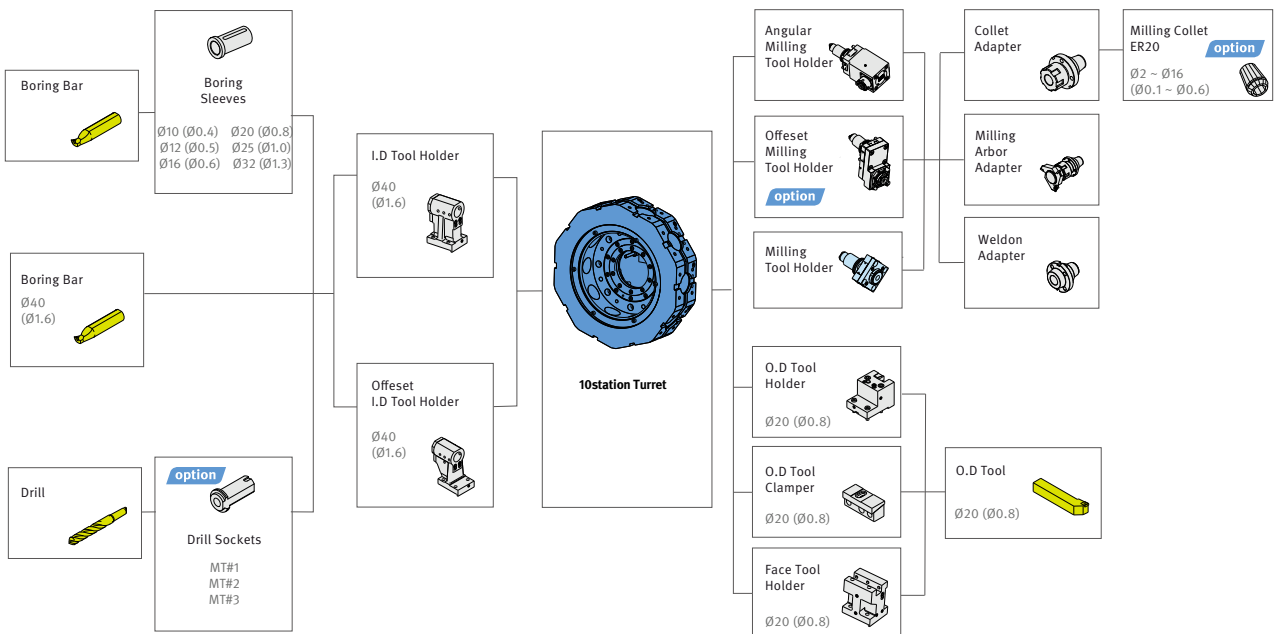

TOOLING SYSTEM

Unit : mm (inch)

PUMA TW 2100/2100-GL

PUMA TW 2100M/2100M-GL

TOOLING SYSTEM

Unit : mm (inch)

PUMA TW 2600/2600-GL

PUMA TW 2600M/2600M-GL