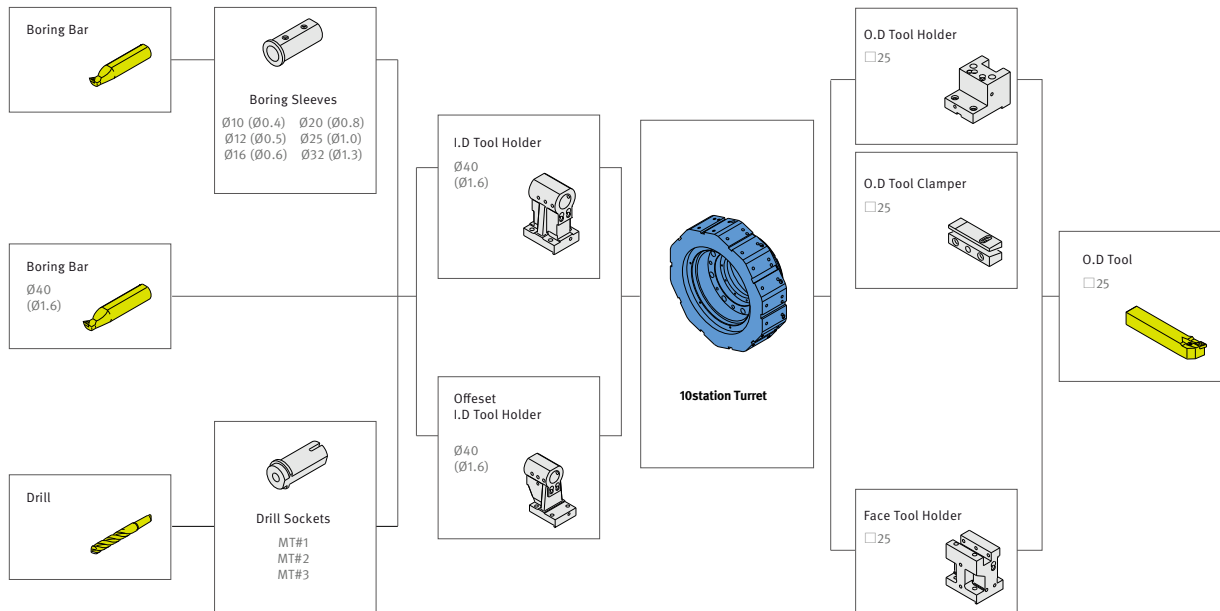

TOOLING SYSTEM

Unit : mm (inch)

PUMA TW 2100/2100-GL

PUMA TW 2100M/2100M-GL

TOOLING SYSTEM

Unit : mm (inch)

PUMA TW 2600/2600-GL

PUMA TW 2600M/2600M-GL